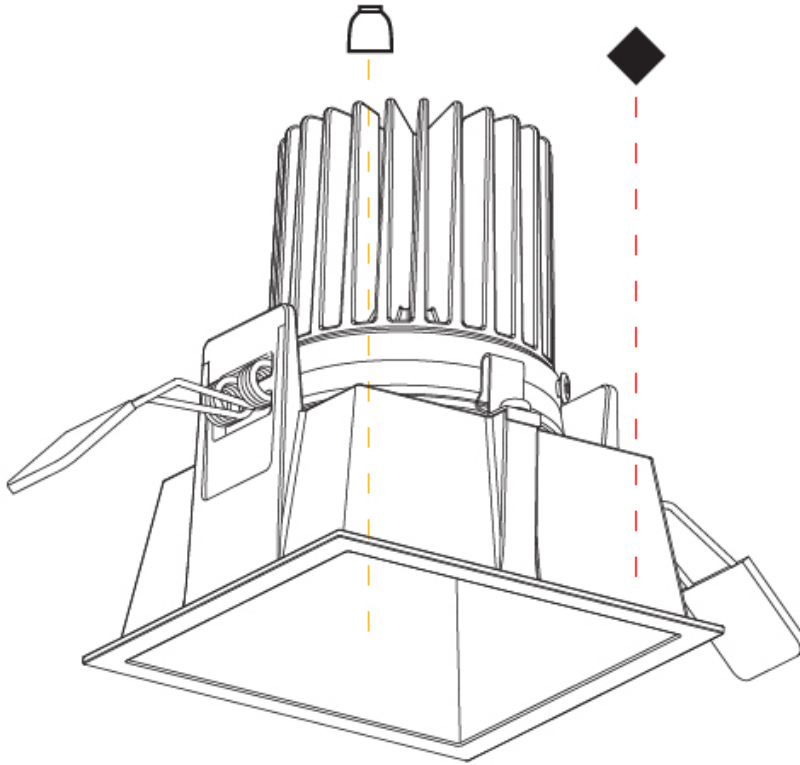

4DI RECESSED

A35727-

PROJECT	_____
TYPE	_____
SPECIFIER	_____
QUANTITY	_____
DATE	_____