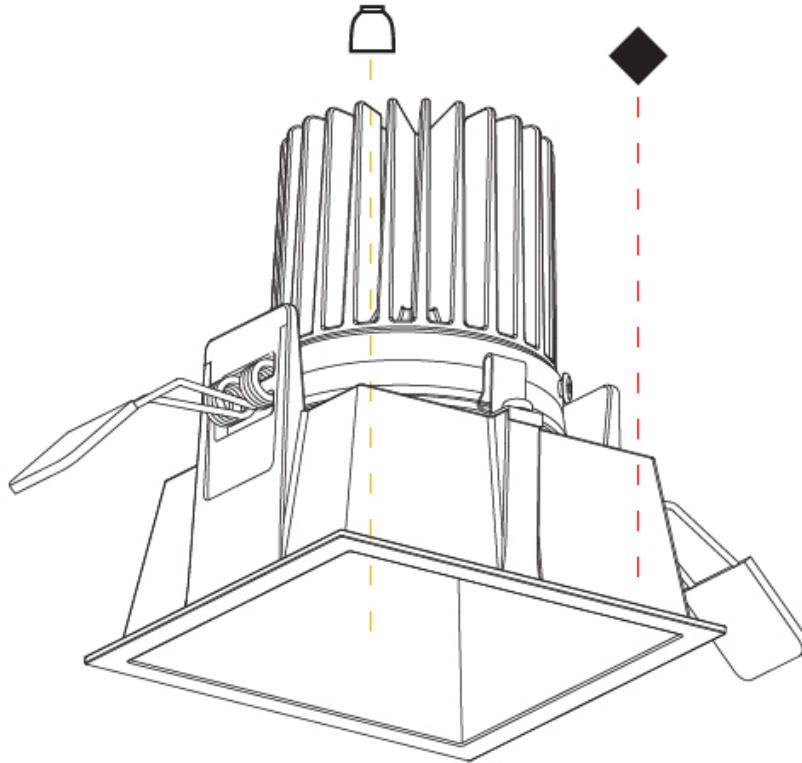

4DI RECESSED

A35726-

PROJECT	_____
TYPE	_____
SPECIFIER	_____
QUANTITY	_____
DATE	_____