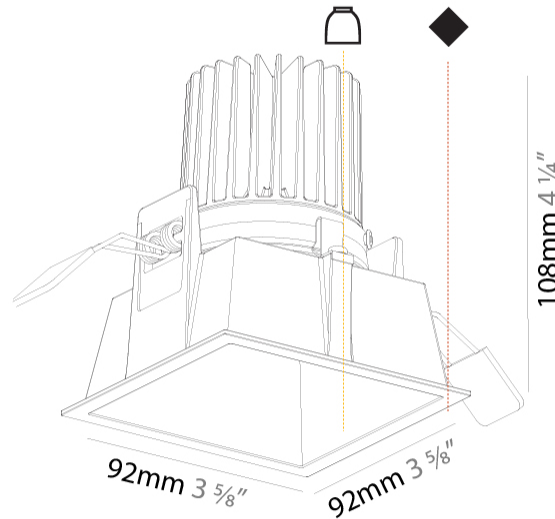

GENERAL

Series: Dice
Subseries: 4Di
Brand: Prolicht
Division: Architectural
Mounting Type: Recessed
Mounting Location: Ceiling
Subcategory: Downlight

PHYSICAL

Shape: Square
Length (mm): 92
Length (in): 3 5/8
Width (mm): 92
Width (in): 3 5/8
Depth (mm): 108
Depth (in): 4 1/4
Min. Recessing Depth (mm): 180
Min. Recessing Depth (in): 7 1/16
Light Distribution: Downlight
Fixture Finish: SSR / BKV / CWI / CRY / HAB / UFT / ITA / RUA / FTG / MYG / LOD / PUS / FRO / FUP / KIA / POP / BLS / SPG / MEY / GOH / GUM / CHC / COM / ABZ / JAG / OBR / MOS / ROR
Fixture Material: Aluminum Lampshade
Cut-out Measurements: 85mm / 3 3/8" x 85mm / 3 3/8"

ELECTRICAL

Lamp Type: LED (Zhaga Standard)
Input Wattage (W): 16
Total Output Wattage (W): 13
Dimming: Tri-Mode (Non-Dimming and Phase Dimming (120Vac only) and 0-10V Dimming)
Driver Included: No
Driver Location: Recessed Housing
Driver Type: Constant Current - Universal
Driver Class: Class 2
Housing: See components
Input Voltage (V): 120 - 277
Constant Current (MA): 350

LED

Number of LEDs: 1
Color Temperature (°K): 2700 / 3000 / 3500 / 4000
Max. Delivered Lumen (lm): 890 / 920 / 970 / 990
CRI: >90 CRI
Lamp Life (hrs): 50000

OPTICAL

Reflector: 20 / 40 / 60

RATINGS AND CERTIFICATIONS

Certified By: Certified for North American Standards
IP rating: IP20