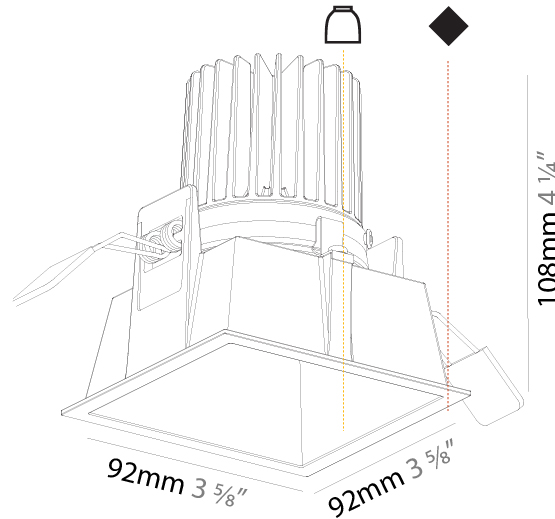

4DI RECESSED

A35727- -

base number   Finishes (Diamond)   Reflector Options

1. To build a product code in our configurator select the specify button on the base model # product page
2. To build a manual product code on this datasheet choose from the options listed below in blue font and add the suffix to the base model #

GENERAL

Series: Dice
Subseries: 4Di
Brand: Prolicht
Division: Architectural
Mounting Type: Recessed
Mounting Location: Ceiling

PHYSICAL

Shape: Square
Length (mm): 92
Length (in): 3 5/8
Width (mm): 92
Width (in): 3 5/8
Height (mm): 108
Height (in): 4 1/4
Min. Recessing Depth (mm): 120
Min. Recessing Depth (in): 4 3/4
Light Distribution: Downlight
Fixture Finish: SSR / BKV / CWI / CRY / HAB / UFT / ITA / RUA / FTG / MYG / LOD / PUS / FRO / FUP / KIA / POP / BLS / SPG / MEY / GOH / GUM / CHC / COM / ABZ / JAG / OBR / MOS / ROR
Fixture Material: Aluminum
Cut-out Measurements: 85mm / 3 3/8" x 85mm / 3 3/8"

ELECTRICAL

Lamp Type: LED (Zhaga Standard)
Total Output Wattage (W): 15
Dimming: Dali Dimming
Driver Included: No
Driver Location: Recessed Housing
Driver Type: Constant Current - 120Vac
Housing: See components
Input Voltage (V): 120
Constant Current (MA): 350

LED

Number of LEDs: 1
Color Temperature (°K): Warm Dim
Max. Delivered Lumen (lm): 770
CRI: >90 CRI
Lamp Life (hrs): 50000

OPTICAL

Reflector: 20 / 40 / 60

RATINGS AND CERTIFICATIONS

Certified By: Certified for North American Standards
IP rating: IP20