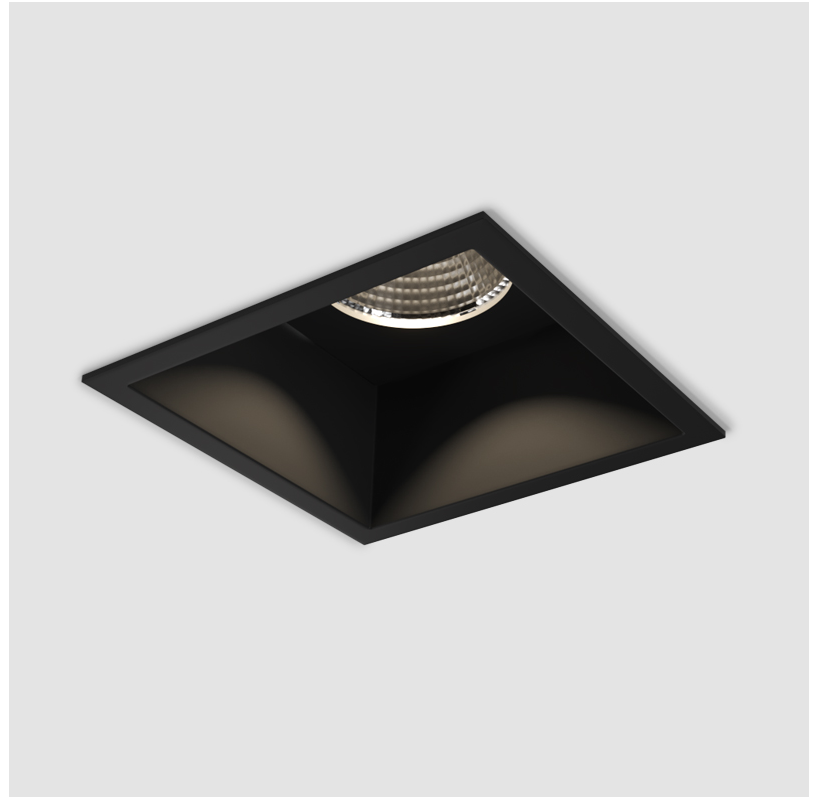

GENERAL

Series: Dice
Subseries: 4Di
Brand: Prolicht
Division: Architectural
Mounting Type: Recessed
Mounting Location: Ceiling
Subcategory: Downlight

PHYSICAL

Shape: Square
Length (mm): 92
Length (in): 3 5/8
Width (mm): 92
Width (in): 3 5/8
Depth (mm): 108
Depth (in): 4 1/4
Min. Recessing Depth (mm): 180
Min. Recessing Depth (in): 7 1/16
Light Distribution: Downlight
Fixture Finish: SSR / BKV / CWI / CRY / HAB / UFT / ITA / RUA / FTG / MYG / LOD / PUS / FRO / FUP / KIA / POP / BLS / SPG / MEY / GOH / GUM / CHC / COM / ABZ / JAG / OBR / MOS / ROR
Fixture Material: Aluminum Lampshade
Cut-out Measurements: 85mm / 3 3/8" x 85mm / 3 3/8"

ELECTRICAL

Lamp Type: LED (Zhaga Standard)
Input Wattage (W): 16
Total Output Wattage (W): 13
Dimming: Tri-Mode (Non-Dimming and Phase Dimming (120Vac only) and 0-10V Dimming)
Driver Included: No
Driver Location: Recessed Housing
Driver Type: Constant Current - Universal
Driver Class: Class 2
Housing: See components
Input Voltage (V): 120 - 277
Constant Current (MA): 350

LED

Number of LEDs: 1
Color Temperature (°K): 2700 / 3000 / 3500 / 4000
Max. Delivered Lumen (lm): 890 / 920 / 970 / 990
CRI: >90 CRI
Lamp Life (hrs): 50000

OPTICAL

Reflector: 20 / 40 / 60

RATINGS AND CERTIFICATIONS

Certified By: Certified for North American Standards
IP rating: IP20